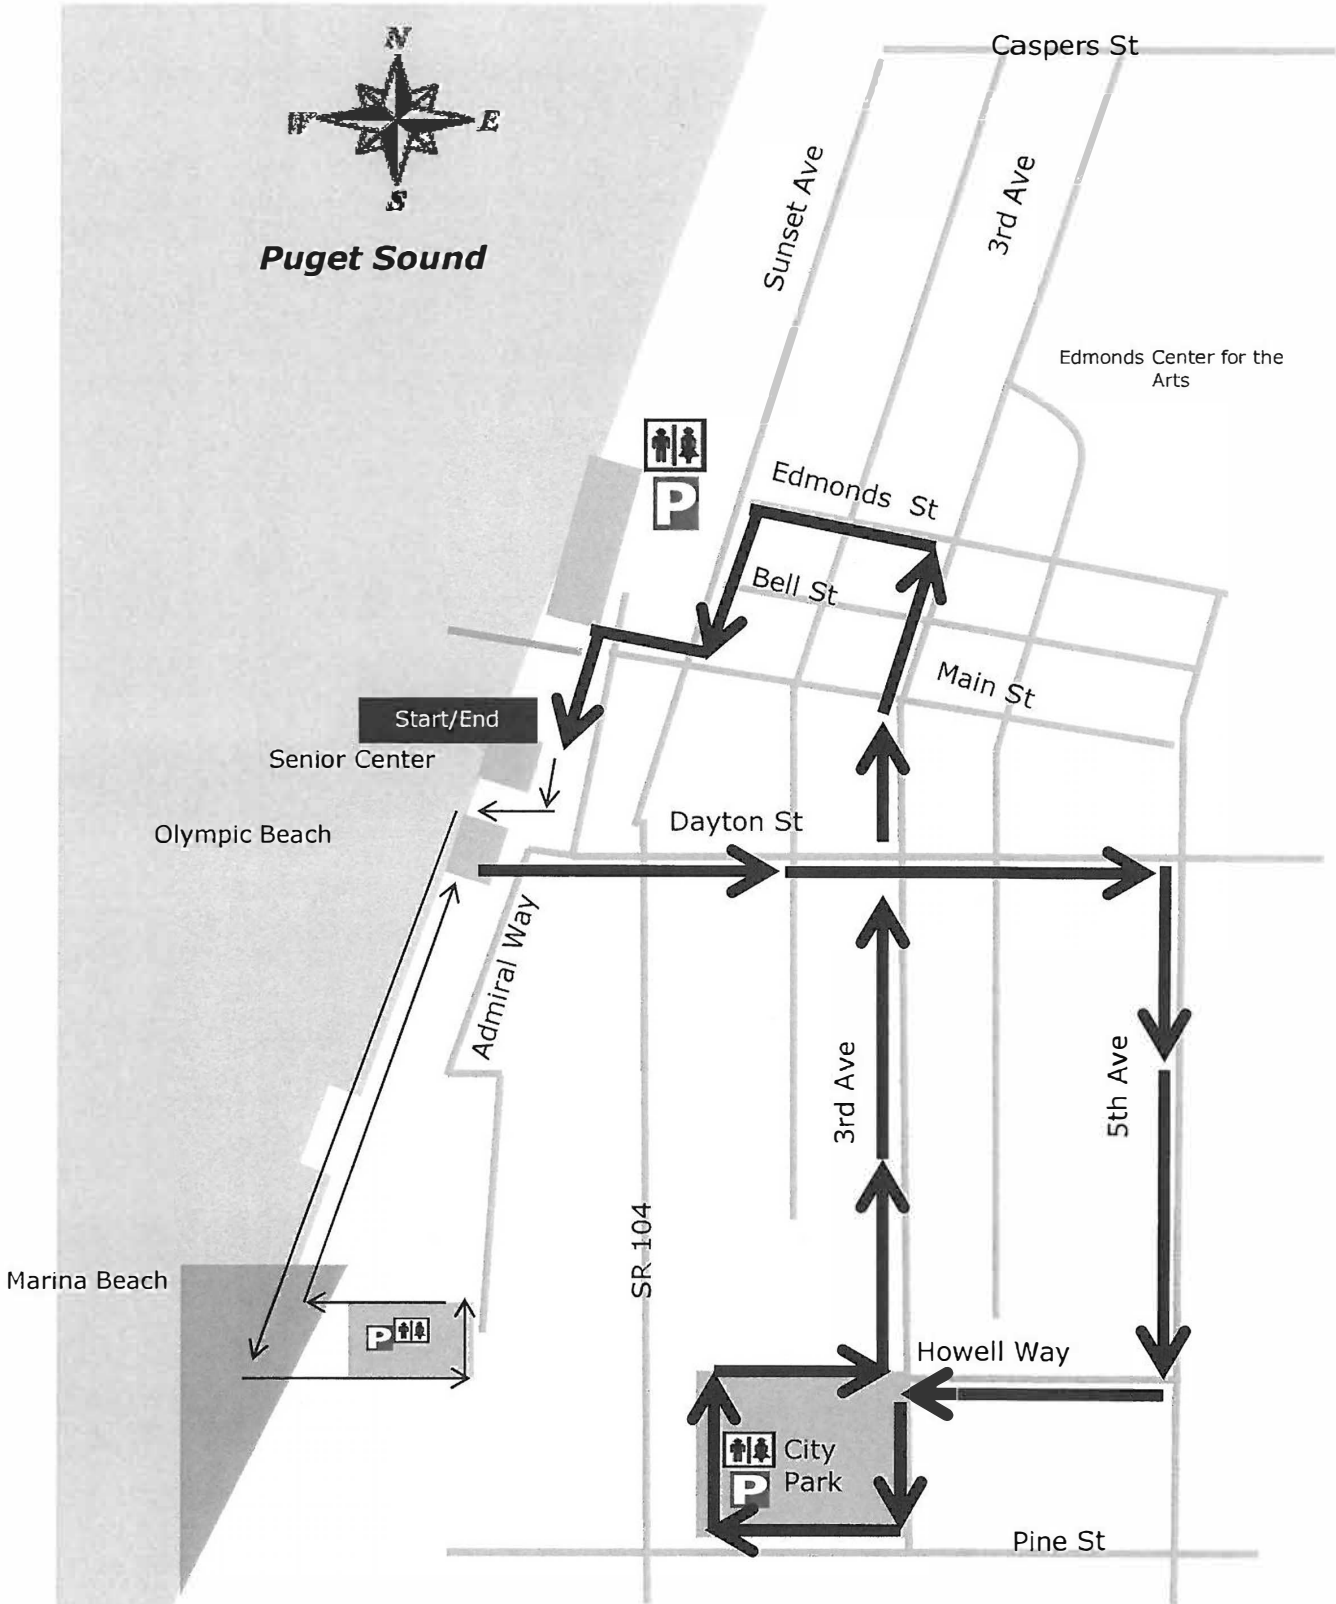

# EWC Walk Route 8 - 3.6 miles

Start/End

Senior Center

Olympic Beach

Marina Beach

SR 104

Caspers St

Sunset Ave

3rd Ave

Edmonds Center for the Arts

Edmonds St

Bell St

Main St

Dayton St

Admiral Way

3rd Ave

5th Ave

Howell Way

City Park

Pine St

MAP NOT TO SCALE

### KEY

Parking

Restrooms