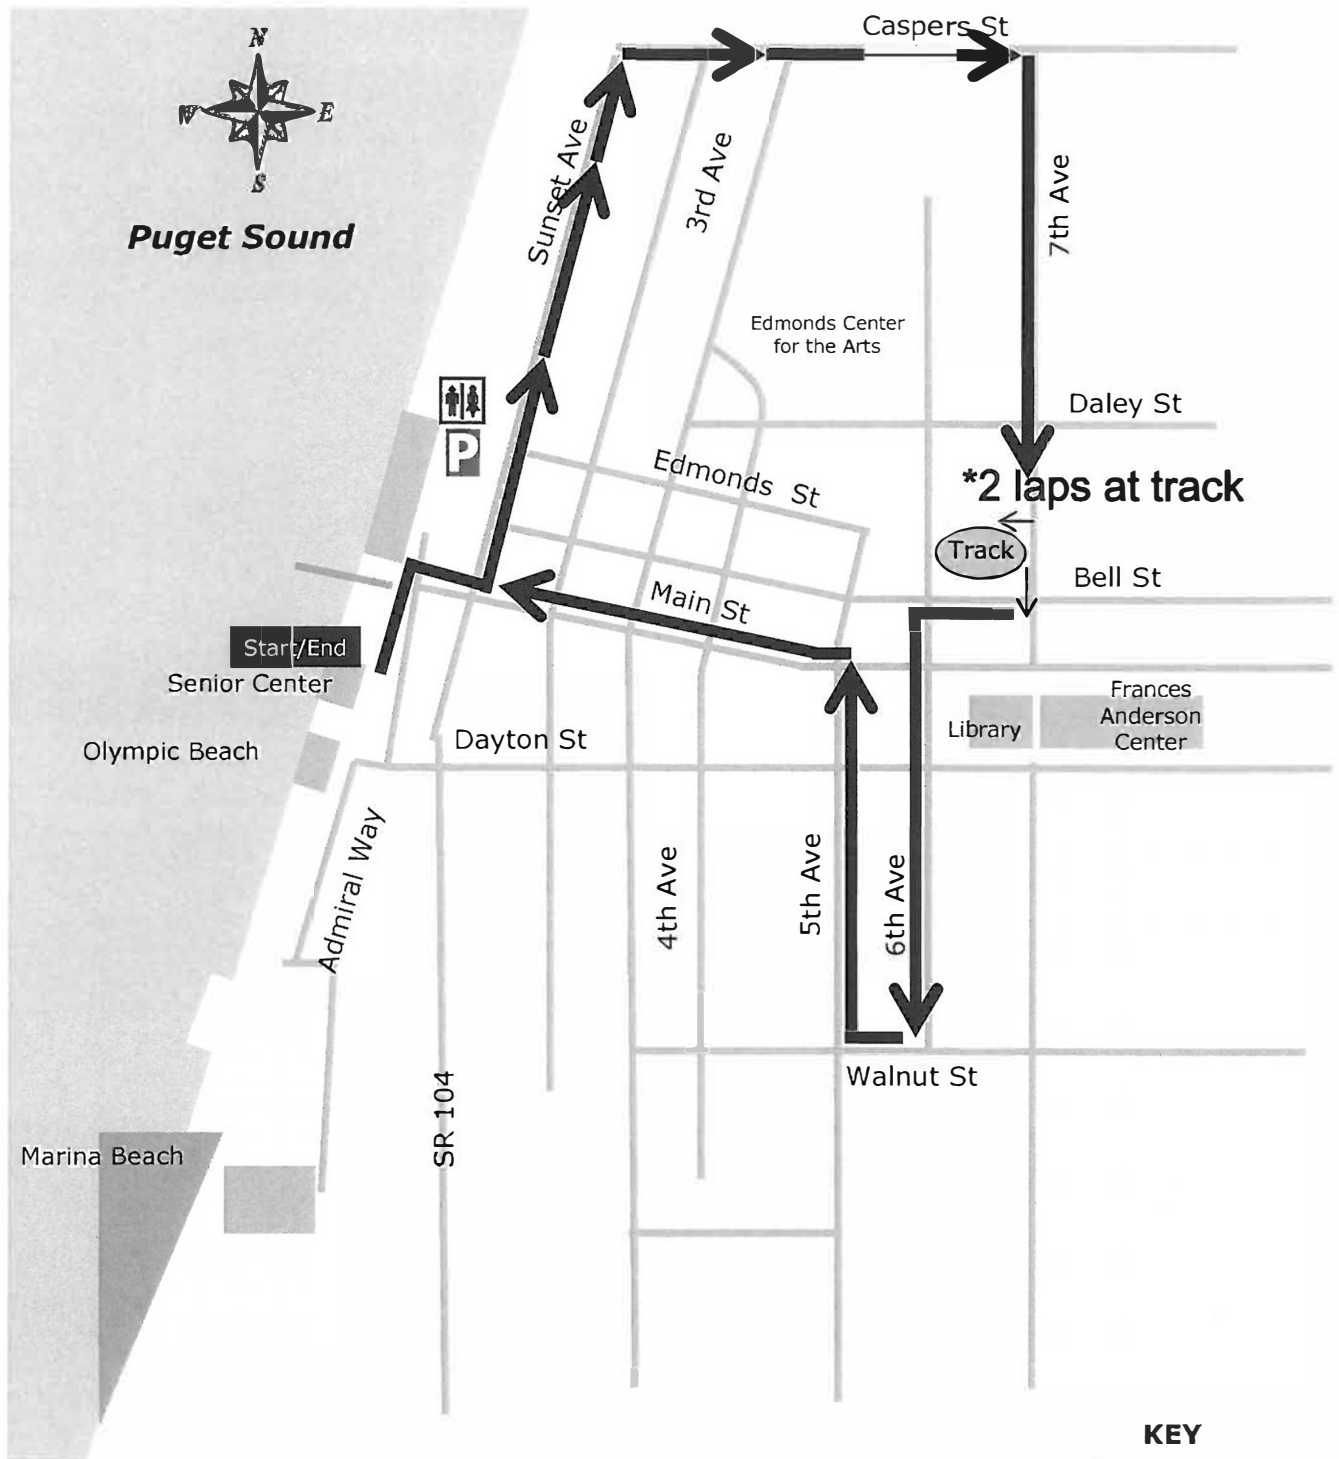

# EWC Walk Route 4 - 3.2 miles

MAP NOT TO SCALE

## KEY

 Parking

 Restrooms