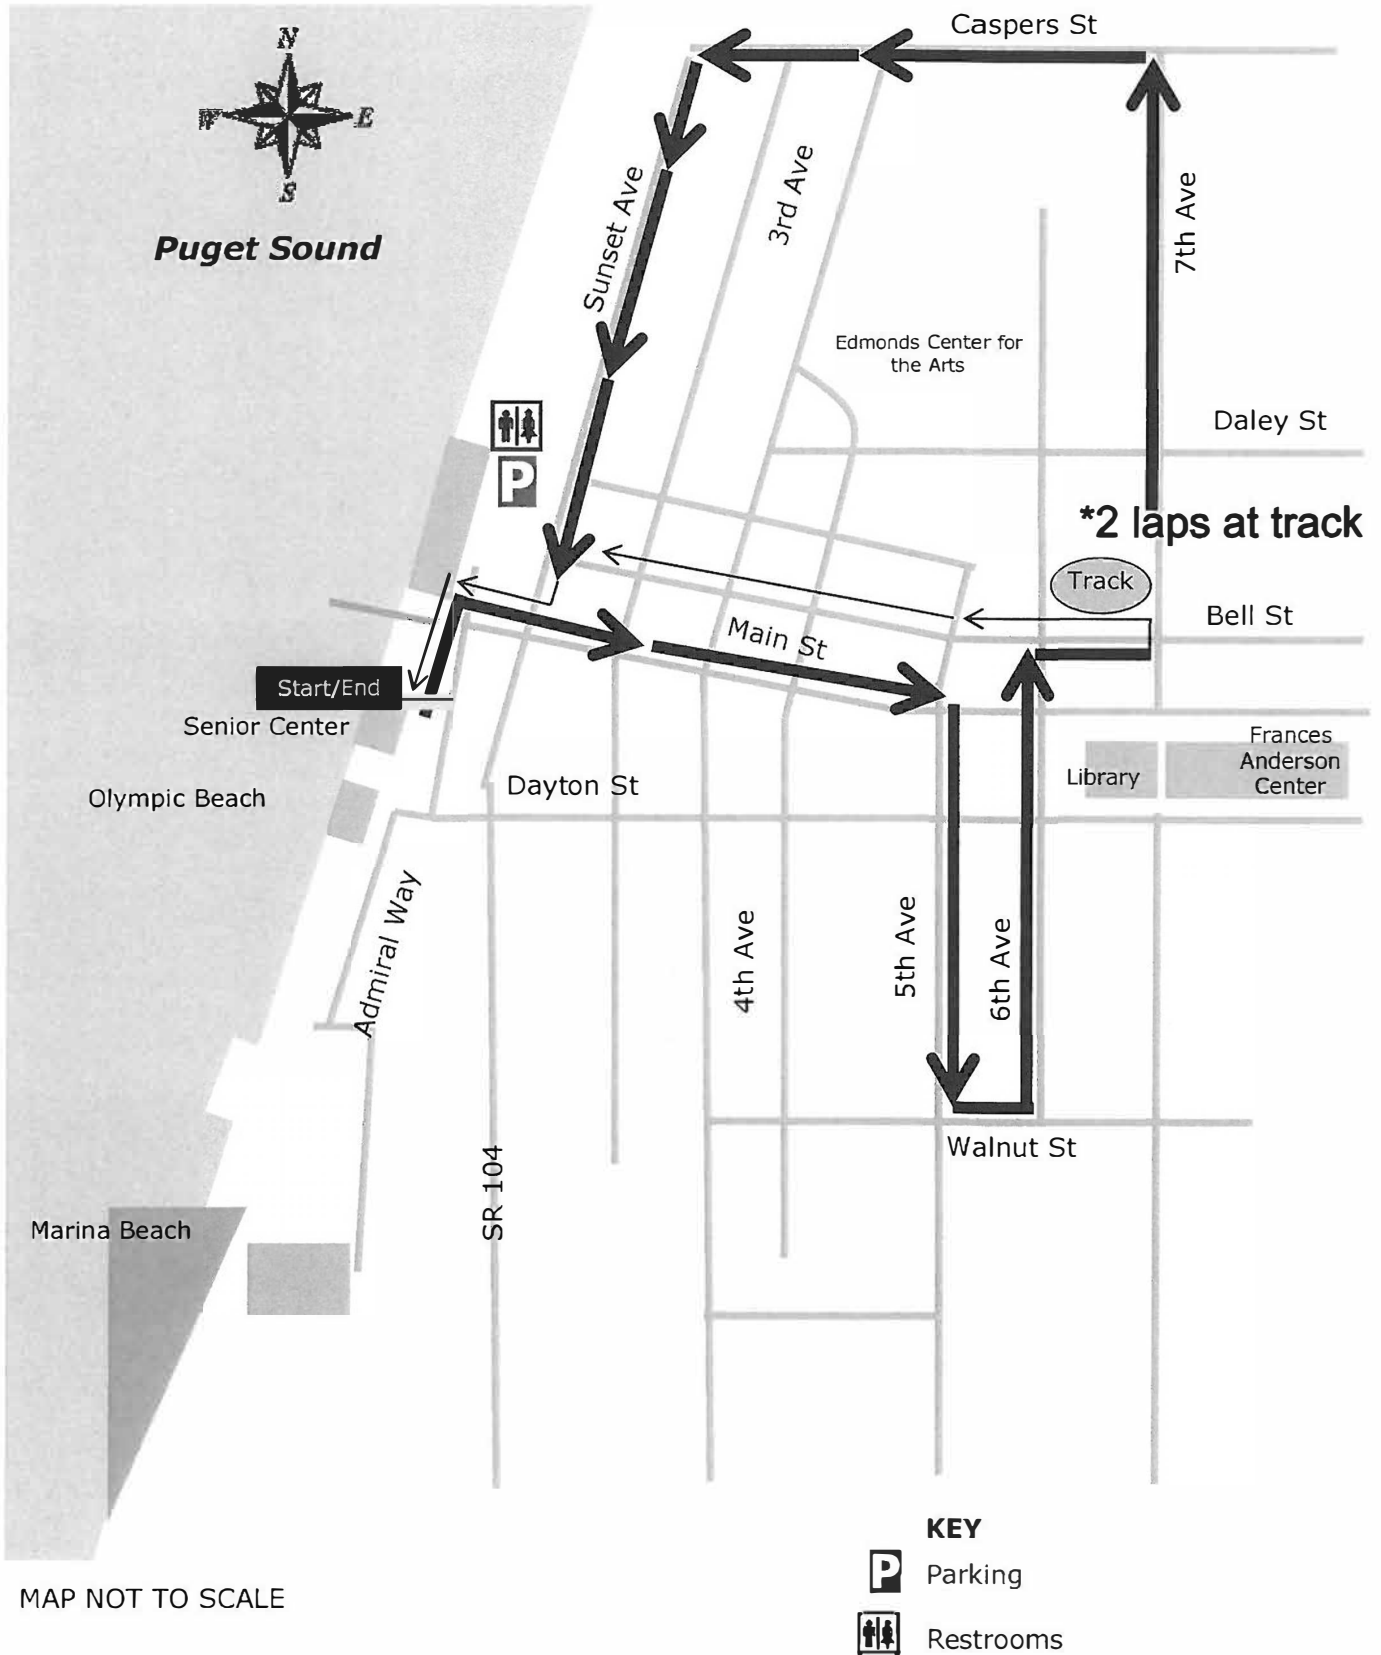

EWC Walk Route 14 - 3.2 miles

Start/End
Senior Center
Olympic Beach

*2 laps at track

Track

SR 104

Marina Beach

Admiral Way

Edmonds Center for the Arts

Daley St

Bell St

Frances Anderson Center

Library

Walnut St

Caspers St

3rd Ave

Sunset Ave

7th Ave

Main St

Dayton St

4th Ave

5th Ave

6th Ave